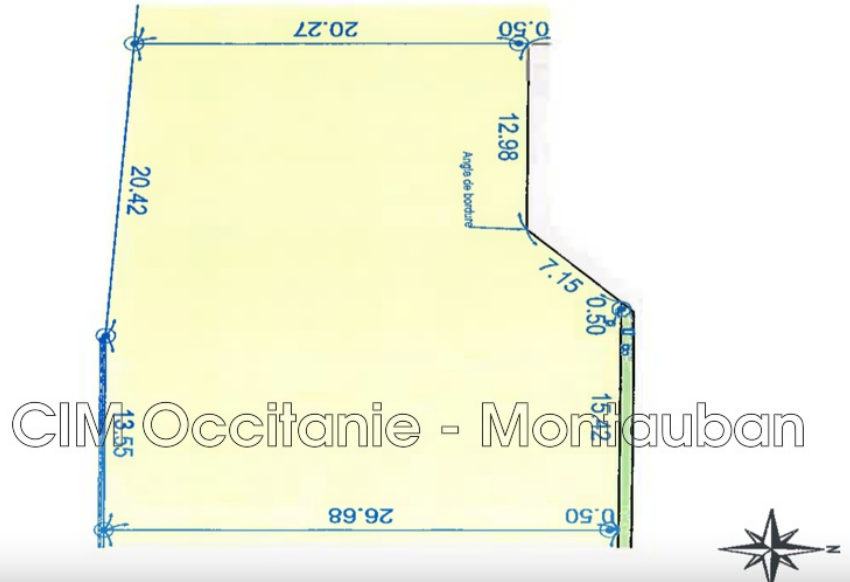

88 000 €

For sale land

Surface : 830 m²

Field appearance : Plat

Features :

calm, Lotissement, Borné

Land 9939 Montech

FOR SALE - MONTECH building plot of 830 m². With a width of approximately 23 m and a depth of approximately 34 m. This land is flat, serviced, and has mains drainage. If you are interested and wish to reserve this land, quickly contact Christian HAMON Commercial Agent, Tel. : 06.62.11.49.84 or by e-mail c.hamon82000@gmail.com. Montauban RSAC number 488 831 058. PRICE: €88,000 HAI Fees are the responsibility of the seller.