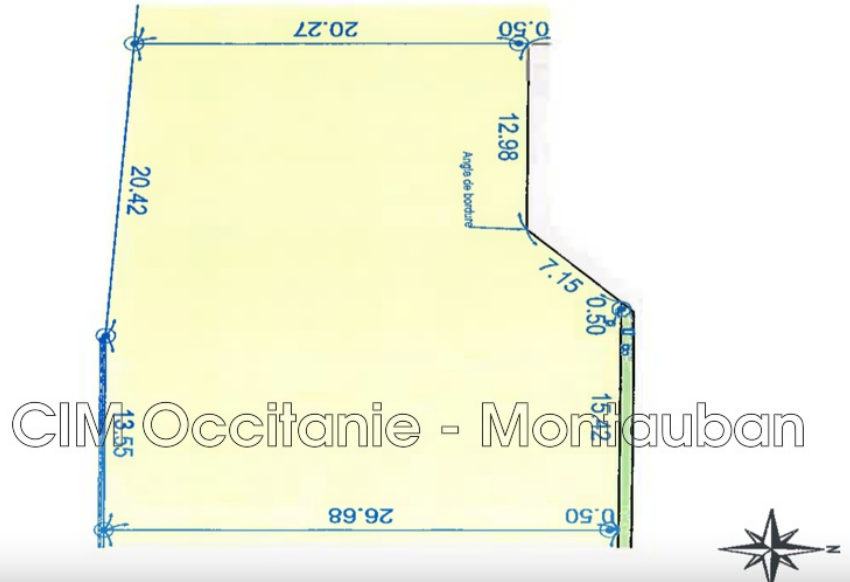

88 000 €

For sale land

Surface : 830 m<sup>2</sup>

Field appearance : Plat

Features :

calm, Lotissement, Borné

### Land 9939 Montech

FOR SALE - MONTECH building plot of 830 m<sup>2</sup>. With a width of approximately 23 m and a depth of approximately 34 m. This land is flat, serviced, and has mains drainage. If you are interested and wish to reserve this land, quickly contact Christian HAMON Commercial Agent, Tel. : 06.62.11.49.84 or by e-mail c.hamon82000@gmail.com. Montauban RSAC number 488 831 058. PRICE: €88,000 HAI Fees are the responsibility of the seller.